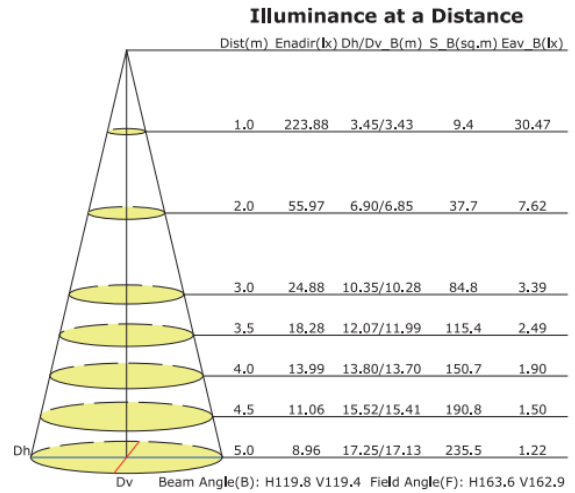

SMR409MK-4PK

CRI 80 Mult-CCT 630 Lumens LED Round Panel Light

DIMMER COMPATIBILITY

Dimmability	Dimmer model
10%-100%	LUTRON:DIVA DVELV-300P LEVITON:DECORA6674
15%-100%	LUTRON:SKYLARK CONTOUR CTELV-303P LUTRON:SKYLARK SELV-300P
30%-100%	LEVITON6613-P、LEVITON DSE06-10Z LUTRON MAESTRO MACL-153M. LUTRON MAESTRO MACL-OP153M. LUTRON DIVADV-600P、LUTRON PD-6WCL.