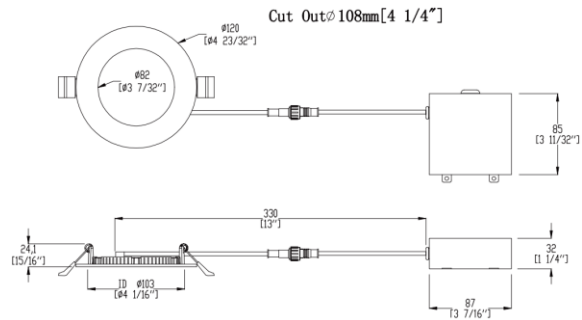

SMR409MK-4PK

CRI 80 Mult-CCT 630 Lumens LED Round Panel Light

This general application light fixture, features a 9 watt LED module that maintains uniform intensity producing up to 630LM, with a typical CRI of 80 and a 50,000 hour life span .

Construction

- Aluminum trim ring with durable powder coat finish
- Individual Junction Box

Installation

- Recessed mount into 4" opening with mounting clips for easy installation.

Specifications

Category	Slim Ceiling Light	Individual Box Weight Per Unit (Lbs)	0.95
Shape	ROUND	Inner Package Length (Inch)	10.83
Bulb Base Type	INTEGRATED LED	Inner Package Width (Inch)	8.86
Bulb Base Finish	NO	Inner Package Height (Inch)	5.9
Color Temperature	3000K/4000K/5000K	Inner Package Weight Per Unit (Lbs)	6.32
Beam Angle	120°	Inner Package Quantity	4
Finish	White	Carton Package Length (Inch)	19.1
CRI	80	Carton Package Width (Inch)	11.61
Average Life (Hours)	50000	Carton Package Height (Inch)	13
Estimated Yearly Energy Cost (11 ¢/Kwh)	1.08	Carton Package Weight Per Unit (Lbs)	22
Life Based On 3Hrs/Day (Years)	45.66	Carton Quantity	24
Product Length (Inch)	N/A	Lamp Type	LED
Product Width (Inch)	4.72	Bulb Shape	N/A
Product Height (Inch)	0.95	Dry/Wet/Damp	Damp
Product Extension (Inch)	N/A	Energy Star	No
Product Weight Per Unit (Lbs)	0.66	Power Factor	0.9
Dimmable	YES	Current	275~295mA
Watts	9	Lumen/Watt	50
Watt Equivalent	50	Warranty (Year)	3
Lumens	630	DLC (Yes/No)	NO
Certification (UL/ETL/FCC)	ETL	Input Voltage	120V
Individual Box Length (Inch)	5.12	Housing Material	Aluminum
Individual Box Width (Inch)	5.12	Lens	PS
Individual Box Height (Inch)	2.75	Led Type	SAN'AN