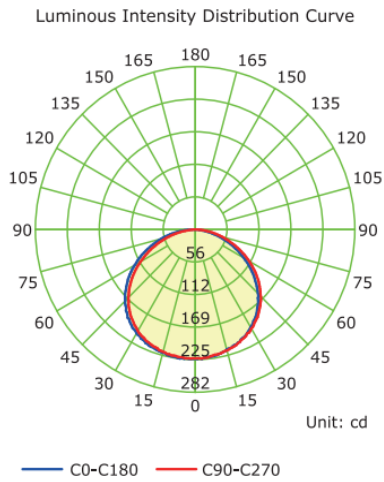

SMR409MK-4PK

CRI 80 Mult-CCT 630 Lumens LED Round Panel Light

DIMMER COMPATIBILITY

Dimmability	Dimmer model
10%-100%	LUTRON:DIVA DVELV-300P LEVITON:DECORA6674
15%-100%	LUTRON:SKYLARK CONTOUR CTELV-303P LUTRON:SKYLARK SELV-300P
30%-100%	LEVITON6613-P、LEVITON DSE06-10Z LUTRON MAESTRO MACL-153M. LUTRON MAESTRO MACL-OP153M. LUTRON DIVADV-600P、LUTRON PD-6WCL.